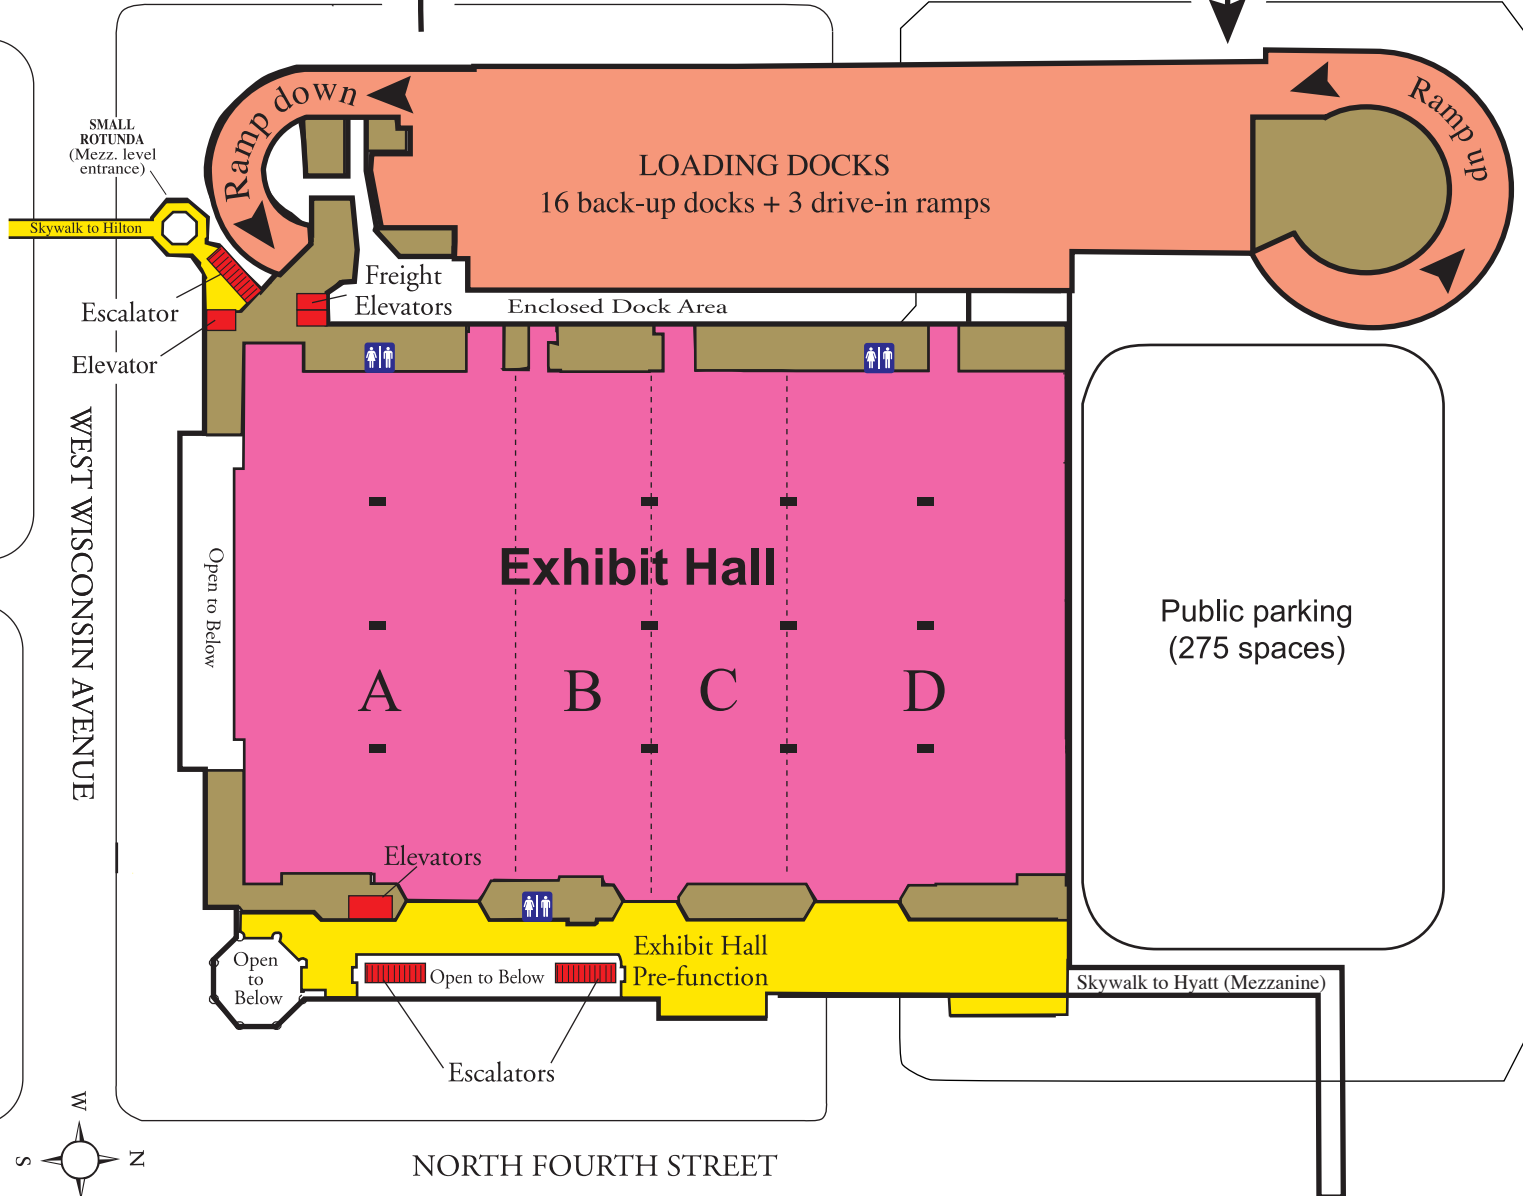

WISCONSIN CENTER - FIRST FLOOR

NORTH SIXTH STREET

(not to scale)

WISCONSIN CENTER - SECOND FLOOR

(not to scale)

WISCONSIN CENTER - THIRD FLOOR

(not to scale)

NORTH SIXTH STREET

Exit

Enter

SMALL ROTUNDA (Mezz. level entrance)

Skywalk to Hilton

Escalator
Elevator

WEST WISCONSIN AVENUE

Open to Below

A

B

C

D

Elevators

Open to Below

Open to Below

Escalators

Exhibit Hall Pre-function

Public parking (275 spaces)

Skywalk to Hyatt (Mezzanine)

NORTH FOURTH STREET

WEST KILBOURN AVENUE