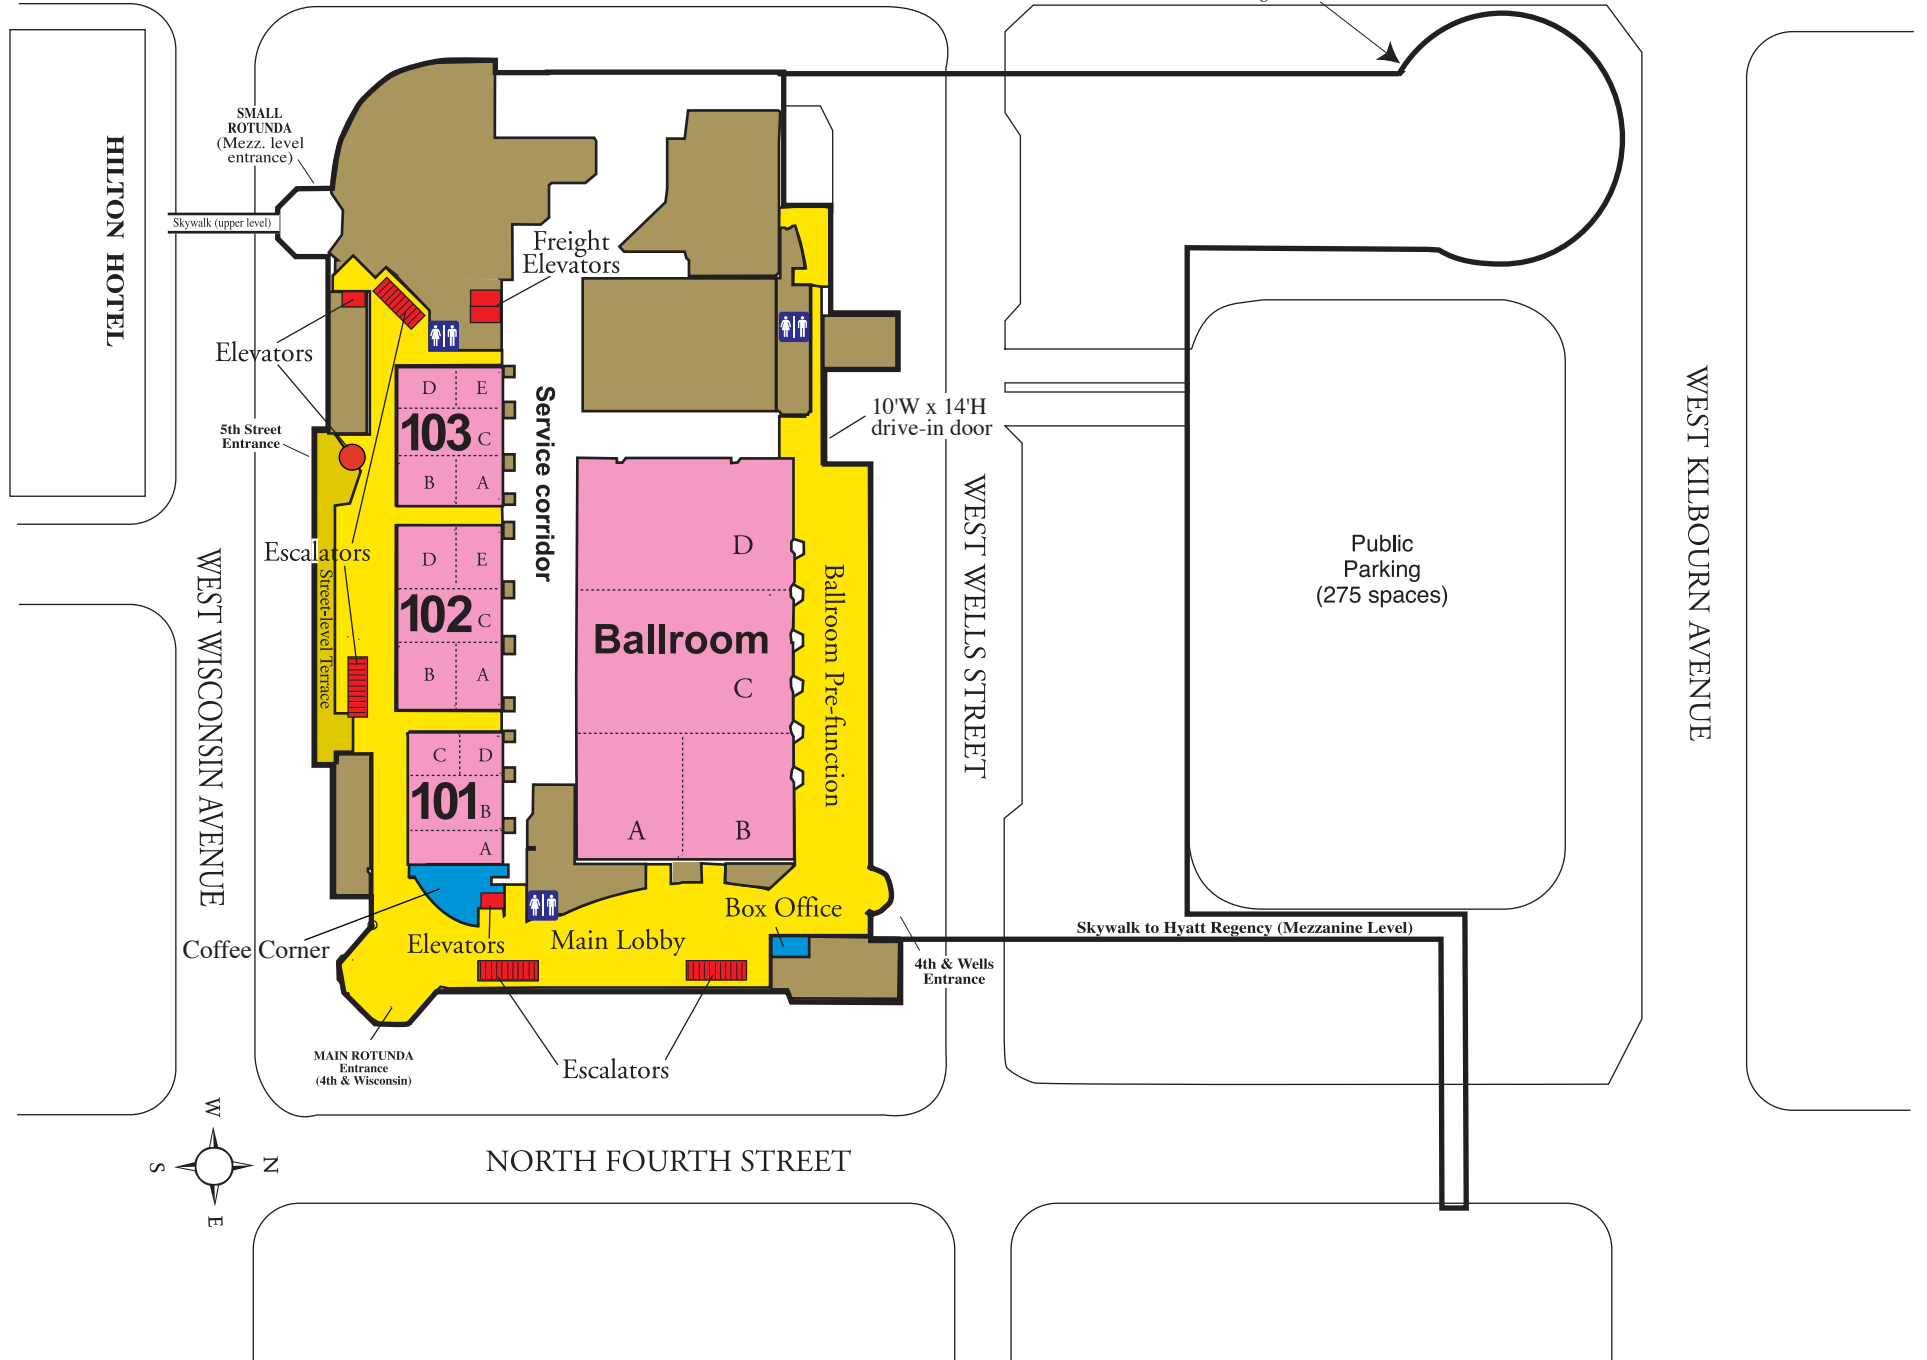

WISCONSIN CENTER - FIRST FLOOR

NORTH SIXTH STREET

(not to scale)

WISCONSIN CENTER - SECOND FLOOR

(not to scale)

WISCONSIN CENTER - THIRD FLOOR

(not to scale)

NORTH SIXTH STREET

Exit

Enter

SMALL ROTUNDA (Mezz. level entrance)

Skywalk to Hilton

Escalator
Elevator

WEST WISCONSIN AVENUE

Open to Below

A

B

C

D

Elevators

Open to Below

Open to Below

Escalators

Exhibit Hall Pre-function

Public parking (275 spaces)

Skywalk to Hyatt (Mezzanine)

NORTH FOURTH STREET

WEST KILBOURN AVENUE