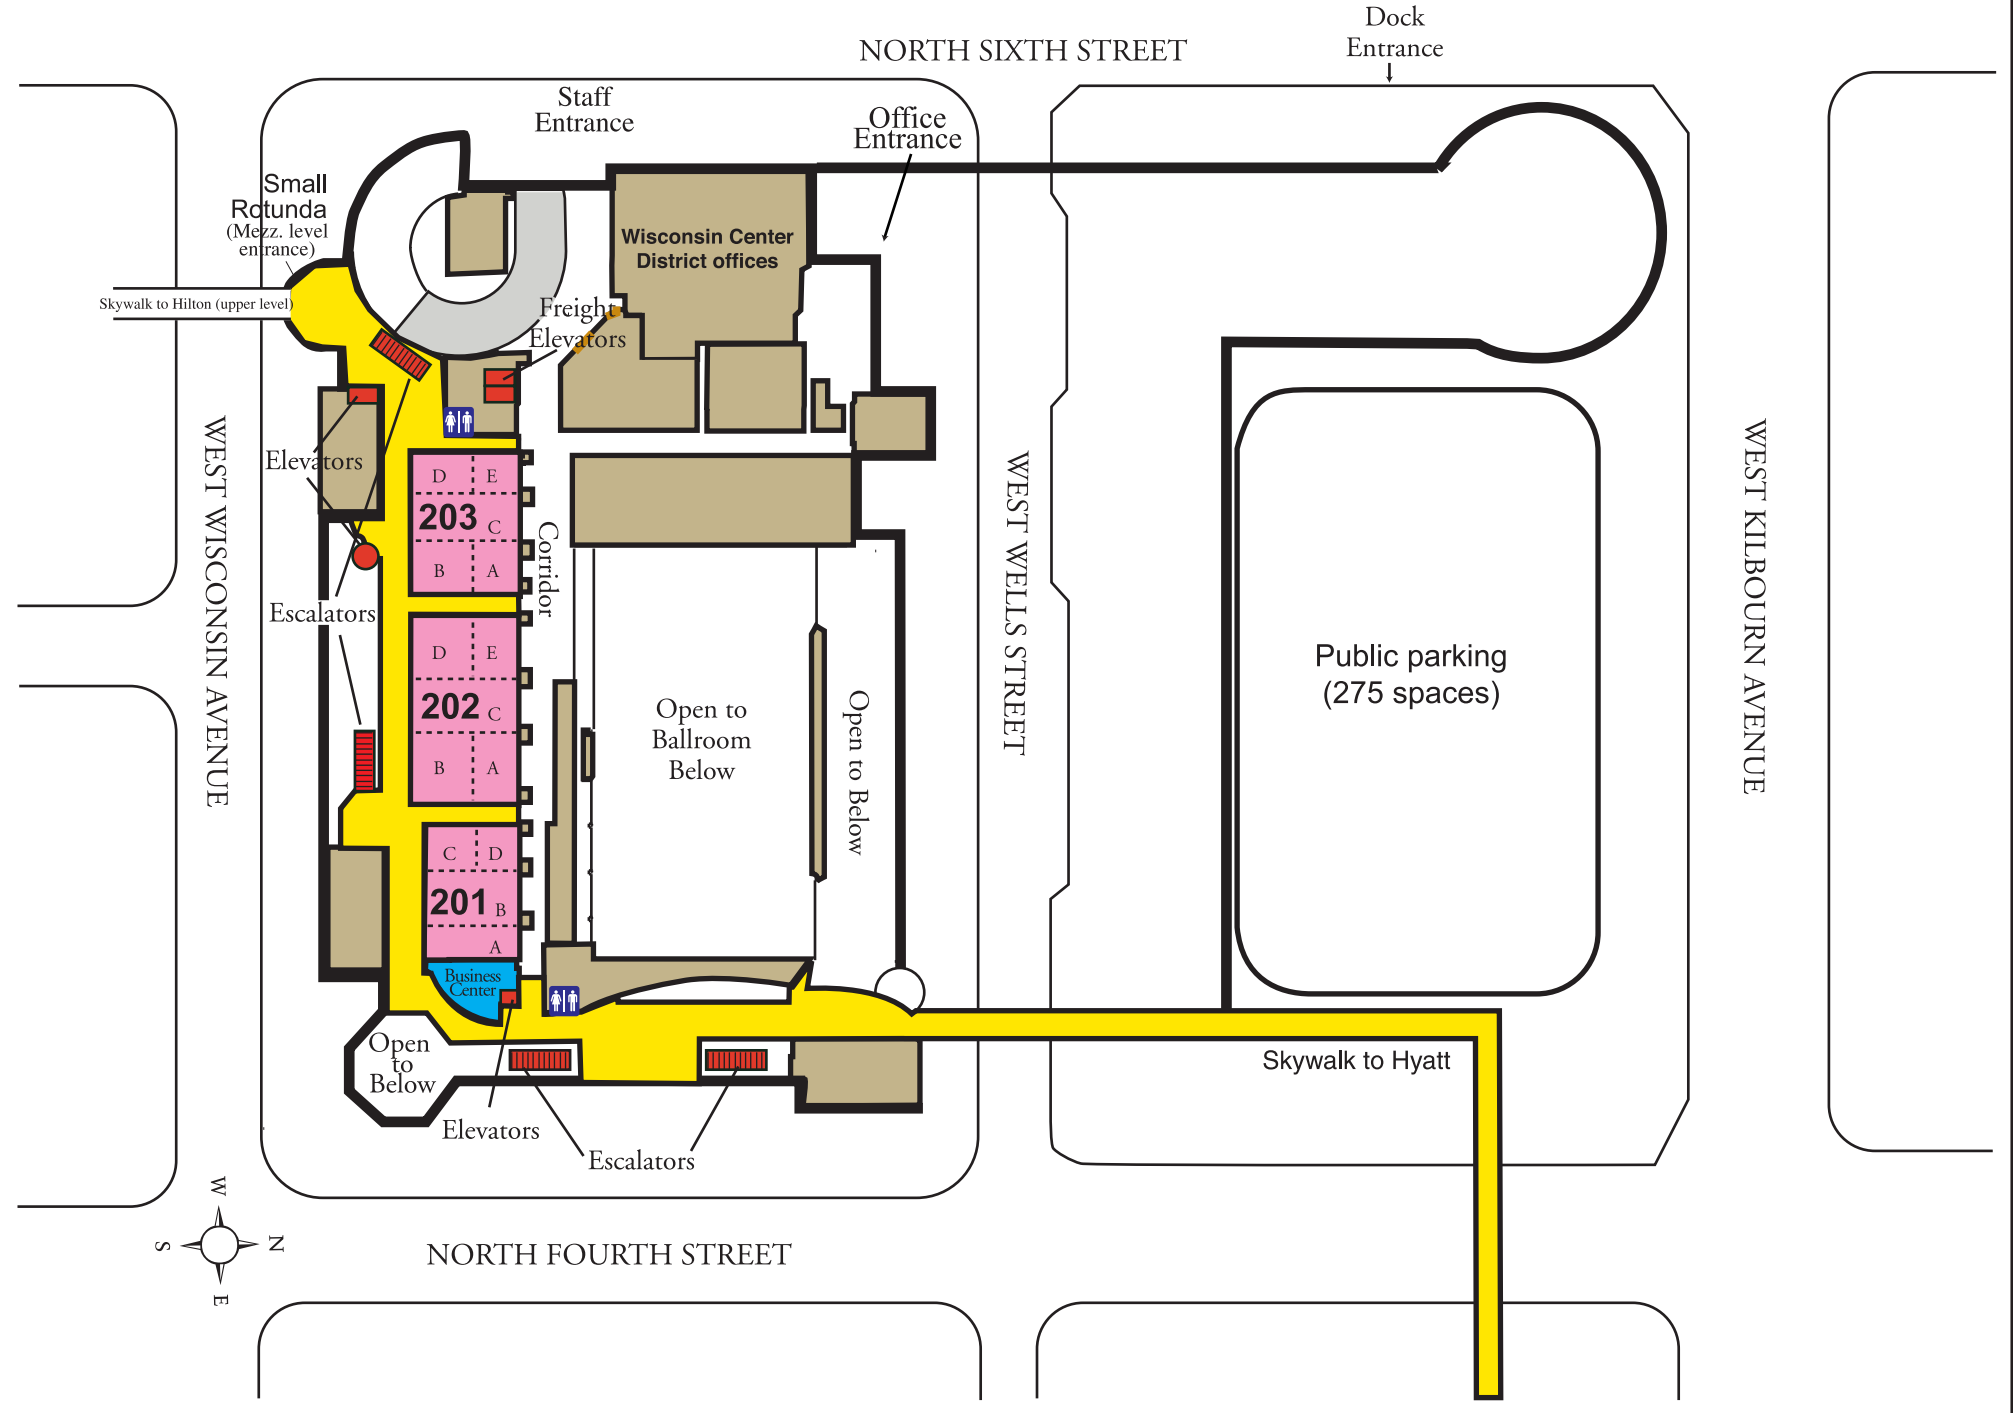

WISCONSIN CENTER - FIRST FLOOR

NORTH SIXTH STREET

(not to scale)

WISCONSIN CENTER - SECOND FLOOR

(not to scale)

WISCONSIN CENTER - THIRD FLOOR

(not to scale)

NORTH SIXTH STREET

Exit

Enter

SMALL ROTUNDA (Mezz. level entrance)

Skywalk to Hilton

Escalator
Elevator

WEST WISCONSIN AVENUE

Open to Below

A

B

C

D

Elevators

Open to Below

Open to Below

Escalators

Exhibit Hall Pre-function

Public parking (275 spaces)

Skywalk to Hyatt (Mezzanine)

NORTH FOURTH STREET

WEST KILBOURN AVENUE