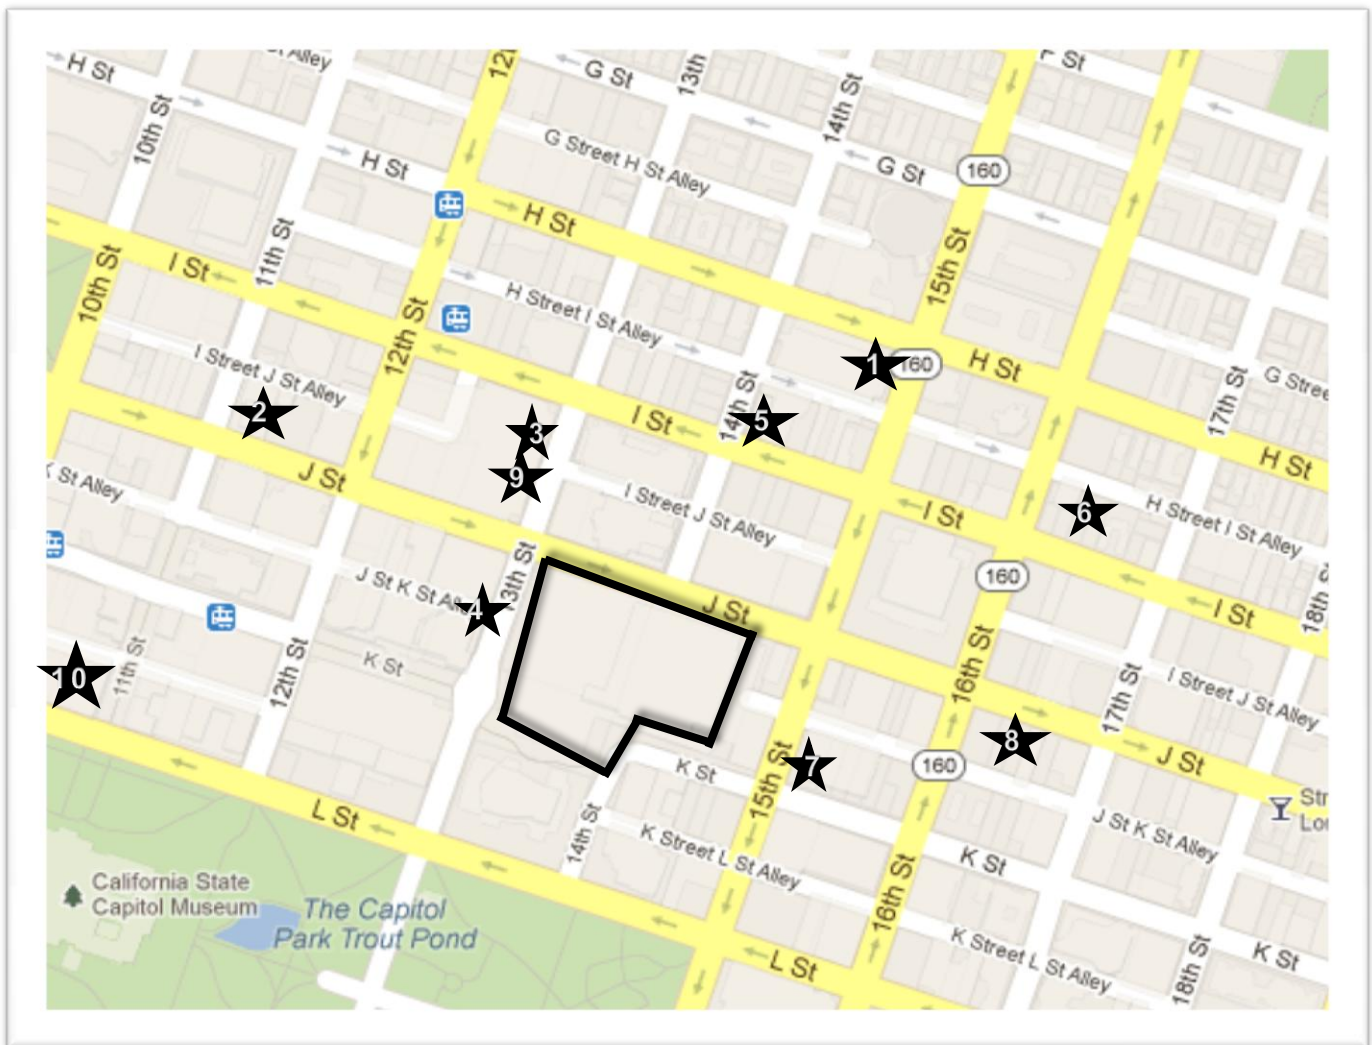

Parking Lots near Sacramento Convention Center (1400 J Street)

Lot Name	Address	Phone (916)	Type of Lot	Space (Sq.Ft)	Fee (Weekday Bus. Hrs)*	Max Fee*
Private Parking Lots						
1 Memorial Garage	15th & H	808-5110	10 Flr Tower	1,060	\$1.50 per 1/2 hr	\$14.00
2 Priority Parking	1117 J St	492-0100	Lot	75	\$4.00/hr	\$14.00
3 Sheraton Garage	900 13th	441-5213	5 Flr Tower	800	\$1.50 per 1/2 hr	\$15.00
4 Esquire Plaza Lot	13th St. btn J & K	492-9074	6 Floor Tower			\$15.00
5 Priority Parking	1414 I St	492-0100	Lot	100	<i>Call for rates</i>	
6 Priority Parking	1601 I St	492-0100	Lot	50		\$8.00
7 Residence Inn Marriott	1500 K St		7 Floor Tower	520	\$3.00/hr	\$13 max
8 Priority Parking	1600 J St	492-0100	Lot		<i>Call for rates</i>	
9 Esquire Plaza Lot	1215 K St	441-5213			\$3.50/hr	\$15.00
City Parking Lots						
10 Capitol Garage	10th and L				\$3.00/hr	\$18.00